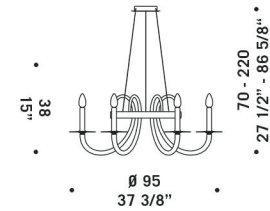

VIVACE K8

Vivace

design Francesco Dei Rossi - Lucio de Majo

VIVACE A1
 1 x max 46W E14
 HSGST/C/UB
 alogena chiara
 clear halogen
 1 x E14 LED
 LED light bulb

VIVACE K6
 6 x max 46W E14
 HSGST/C/UB
 alogena chiara
 clear halogen
 6 x E14 LED
 LED light bulb