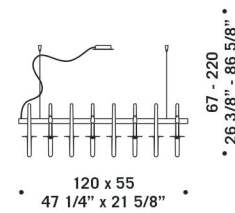

VIVACE K8

Vivace

design Francesco Dei Rossi - Lucio de Majo

VIVACE A1
 1 x max 46W E14
 HSGST/C/UB
 alogena chiara
 clear halogen
 1 x E14 LED
 LED light bulb

VIVACE K6
 6 x max 46W E14
 HSGST/C/UB
 alogena chiara
 clear halogen
 6 x E14 LED
 LED light bulb