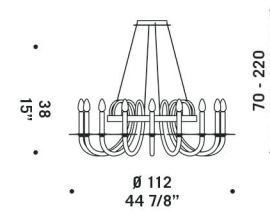

VIVACE K16
16 x max 46W E14
HSGST/C/UB
alogena chiara
clear halogen
16 x E14 LED
LED light bulb