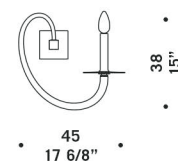

VIVACE K8

Vivace

design Francesco Dei Rossi - Lucio de Majo

VIVACE A1
 1 x max 46W E14
 HSGST/C/UB
 alogena chiara
 clear halogen
 1 x E14 LED
 LED light bulb

VIVACE K6
 6 x max 46W E14
 HSGST/C/UB
 alogena chiara
 clear halogen
 6 x E14 LED
 LED light bulb