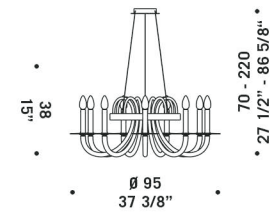

VIVACE K9
9 x max 46W E14
HSGST/C/UB
alogena chiara
clear halogen
9 x E14 LED
LED light bulb