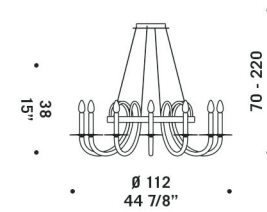

VIVACE K12
12 x max 46W E14
HSGST/C/UB
alogena chiara
clear halogen
12 x E14 LED
LED light bulb